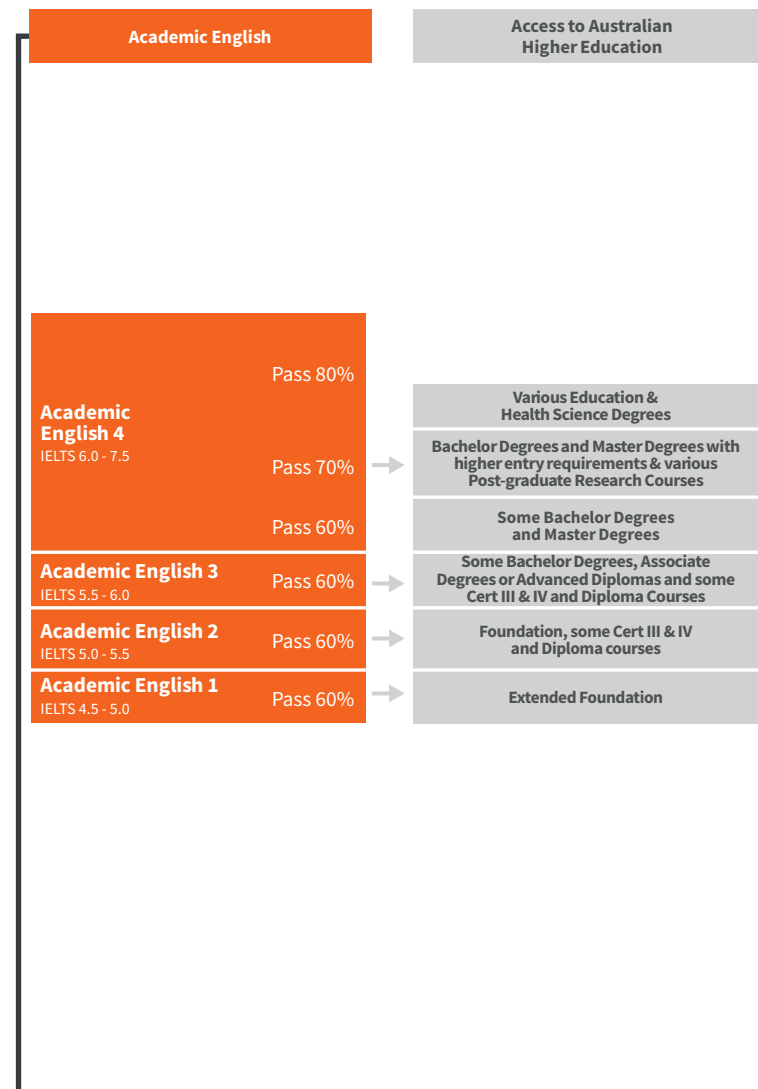

Course progression from General English, Cambridge and IELTS Preparation to Academic English

IELTS	CEFR	Online Quiz Score	General English	Cambridge Preparation	IELTS Preparation	Academic English	
8.5	C2	51-54		C2 Proficiency Leads to AE 4			
8.0							
7.5	C1	41-50	Advanced Leads to AE 4	C1 Advanced Leads to AE 4	Advanced Leads to AE 4	Academic English 4 IELTS 6.0 - 7.5 Pass 80%	
7.0							
6.5							
6.0	B2	31-40	Upper-Intermediate Leads to AE 3 and AE 4	B2 First Leads to AE 3 and AE 4	Upper-Intermediate Leads to AE 3 and AE 4	Pass 70%	
5.5						Academic English 3 IELTS 5.5 - 6.0 Pass 60%	
5.0	B1	21-30	Intermediate Leads to AE 2	B1 Preliminary Leads to AE 2	Intermediate Leads to AE 2	Academic English 2 IELTS 5.0 - 5.5 Pass 60%	
4.5						Academic English 1 IELTS 4.5 - 5.0 Pass 60%	
4.0							
	A2	6-15	Elementary				
	A1	0-5	Beginner Contact us for advice				

For illustration purposes and pathway partners may change entry requirements.

Course progression from Academic English to your Pathway Partner

For further information refer to our Direct Entry Partner List.